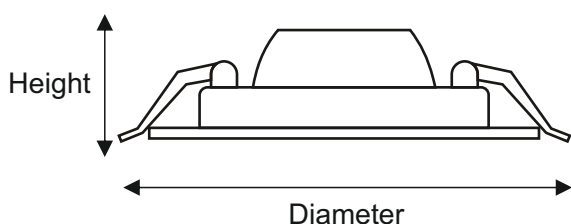

Model No.	WATT
STAT-DEEPCOB8W	8W
STAT-DEEPCOB15W	15W
STAT-DEEPCOB18W	18W

APPLICATIONS

BED ROOM

LIVING ROOM

RETAIL