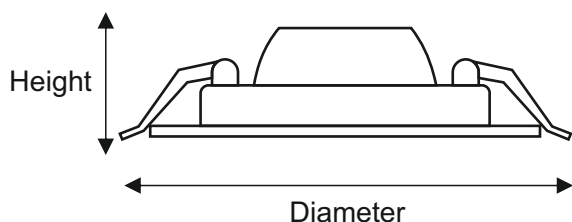

APPLICATIONS

BED ROOM

LIVING ROOM

RETAIL