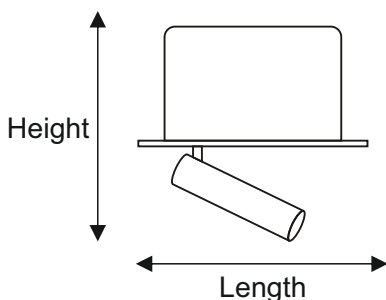

APPLICATIONS

BED ROOM

LIVING ROOM

RETAIL