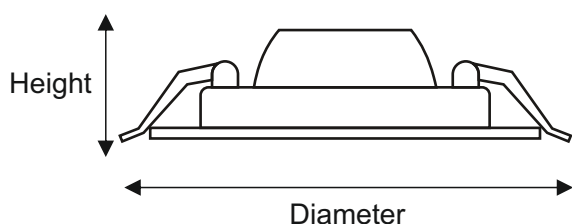

**Driver** : 2.5 KVA Surge

**Material** : Aluminum

Model No.	WATT
STAT-ZOOMCOB15W	15W
STAT-ZOOMCOB30W	30W

(Available Up to 50W)

Led Colors Available @

3000 K

4000 K

6500 K