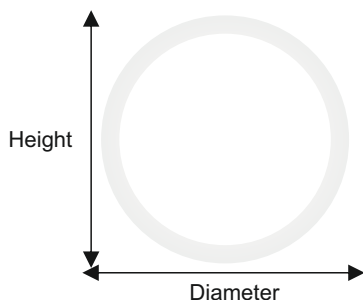

APPLICATIONS

MODERN HOMES

HOSPITALITY

LOBBY

PARKING