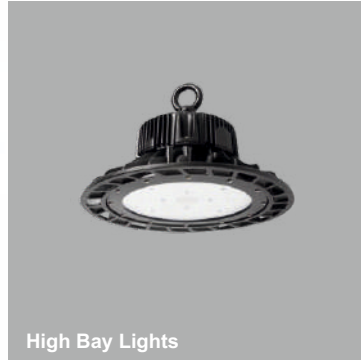

## Additional Products

Street Lights

High Bay Lights

Flood Lights

Elevation Lights

Led Pendant

Lighting Design Service

Automation Products